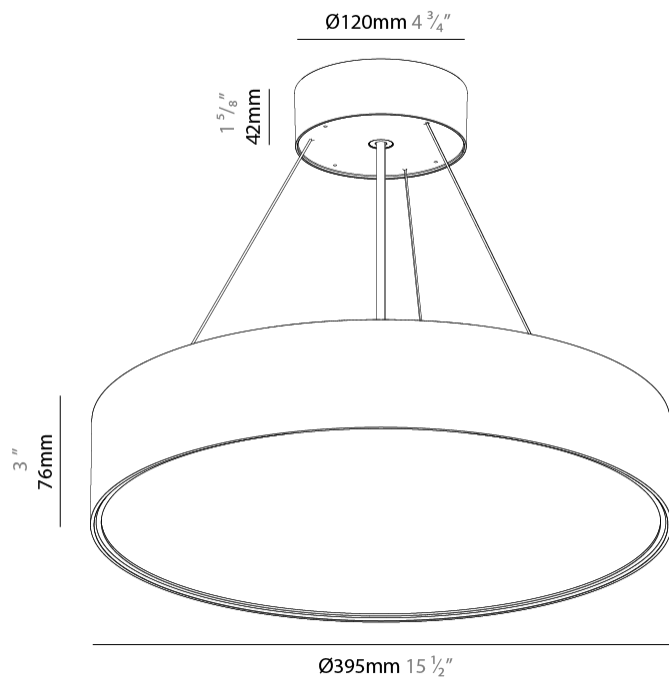

GENERAL

Series: Sign EVO
Partner: Prolicht
Division: Architectural
Installation: Suspension
Product Type: Pendant
Mounting Location: Ceiling
Light Distribution: Direct

PHYSICAL

Shape: Round
Diameter (mm): 395
Diameter (in): 15 1/2
Height (mm): 82
Height (in): 3 1/4
Weight (kg): 4.2
Diffuser: PMMA - Opal / Microprism / Clear Microprism
Fixture Finish: SSR / BKV / CWI / CRY / HAB / UFT / ITA / RUA / FTG / MYG / LOD / PUS / FRO / FUP / KIA / POP / BLS / SPG / MEY / GOH / CHC / COM / ABZ / JAG / OBR / MOS / ROR
Fixture Material: PMMA / Extruded Aluminum / Steel
Cable Details: 2000mm or 6000mm Transparent Cable

ELECTRICAL

Lamp Type: LED (Zhaga Standard)
Input Wattage (W): 26.5
Total Output Wattage (W): 22.7
Dimming: Tri-Mode (Non-Dimming and Phase Dimming (120Vac only) and 0-10V Dimming)
Driver Included: Yes
Driver Location: Integrated
Driver Type: Constant Current - Integral
Driver Class: Class 2
Input Voltage (V): 120
Constant Current (mA): 700mA
Upon Request: MATTER Dimming / DALI Dimming (Remote)

LED

Color Temperature (°K): 2700 / 3000 / 3500 / 4000
Max. Delivered Lumen (lm): Max 4071
Nominal Lumen (lm): Max 4704
CRI: >90 CRI
Lamp Life (hrs): 50000

OPTICAL

RATINGS AND CERTIFICATIONS

Certified By: Certified for North American Standards
IP rating: IP40