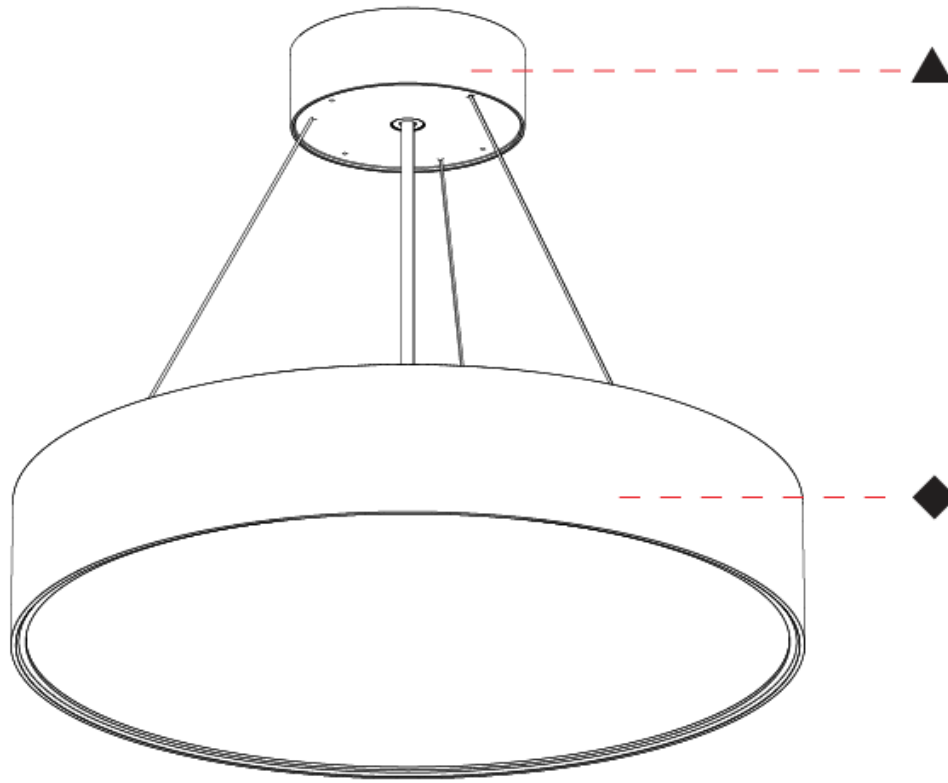

A3001099-

PROJECT	_____
TYPE	_____
SPECIFIER	_____
QUANTITY	_____
DATE	_____

A